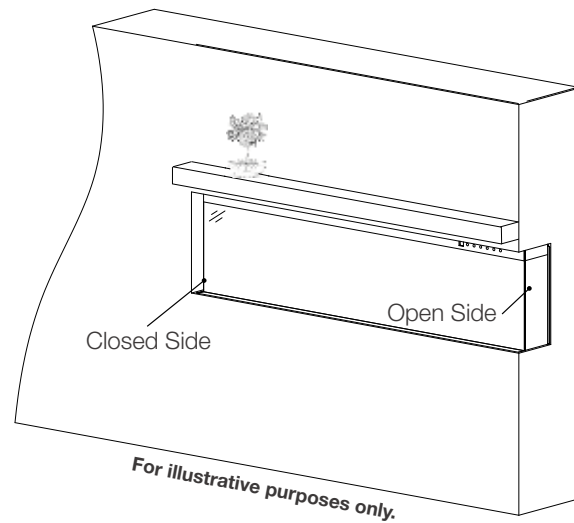

Product information provided is not complete and is subject to change without notice. Please consult the installation manual for the most up to date installation information.

Installation Overview

Your appliance is capable of three unique installation configurations: **three-sided, two-sided, and single-sided.**

Three-Sided Viewing Installation

- Appliance is fully recessed into the wall with both sides open
- Front, left, **and** right side views

Two-Sided Viewing Installation

- Appliance is fully recessed into the wall with one side open
- Front view **and** left/right side view, depending on desired open/closed sides

Single-Sided Viewing Installation

- Appliance is fully recessed into the wall
- Front view **only**
- Left and right side views are covered

Spécifications

Modèle	BTU	Largeur	Hauteur	Profondeur	Dimensions de Vision
NEFB60H-3SV	5000/10000	60	21 1/2	9 1/2	58 5/8 X 15

Votre appareil est capable de trois configurations d'installations uniques: **trois côtés de visionnage, deux-côtés de visionnage, et un côté de visionnage.**

Installation avec Trois Côtés de Visionnage