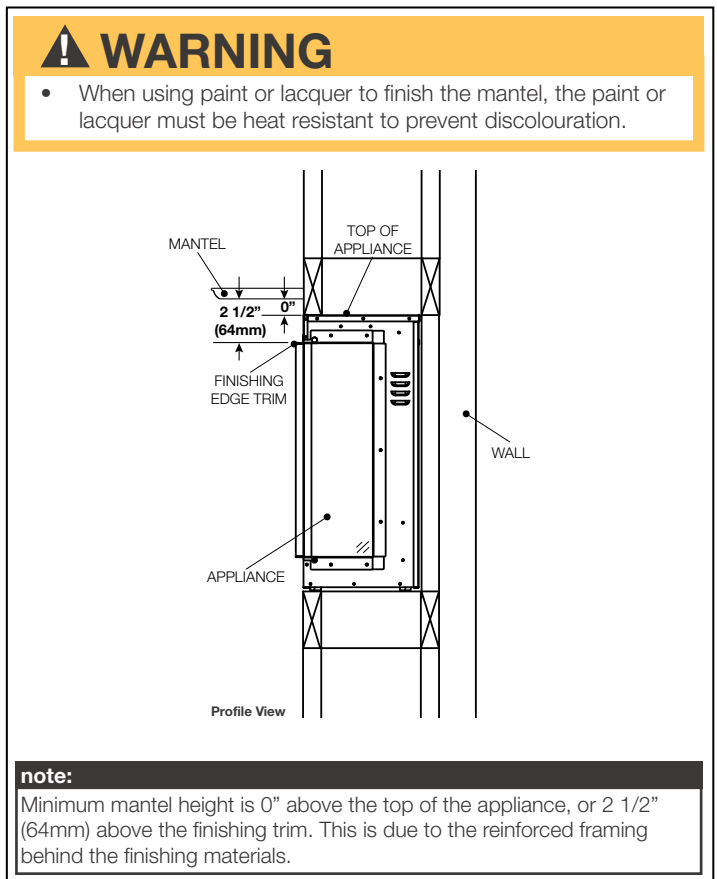

TRIVISTA™ 60" ELECTRIC APPLIANCE

Specifications

Model	BTU	Width	Height	Depth	Viewing Area
NEFB60H-3SV	5000/10000	60	21 1/2	9 1/2	58 5/8 X 15

Dimensions

Rough Framing

Minimum Mantel Clearances

W415-1974 / B / 03.04.21

Product information provided is not complete and is subject to change without notice. Please consult the installation manual for the most up to date installation information.

Installation Overview

Your appliance is capable of three unique installation configurations: **three-sided, two-sided, and single-sided.**

Three-Sided Viewing Installation

- Appliance is fully recessed into the wall with both sides open
- Front, left, **and** right side views

Two-Sided Viewing Installation

- Appliance is fully recessed into the wall with one side open
- Front view **and** left/right side view, depending on desired open/closed sides

Single-Sided Viewing Installation

- Appliance is fully recessed into the wall
- Front view **only**
- Left and right side views are covered

Spécifications

Modèle	BTU	Largeur	Hauteur	Profondeur	Dimensions de Vision
NEFB60H-3SV	5000/10000	60	21 1/2	9 1/2	58 5/8 X 15