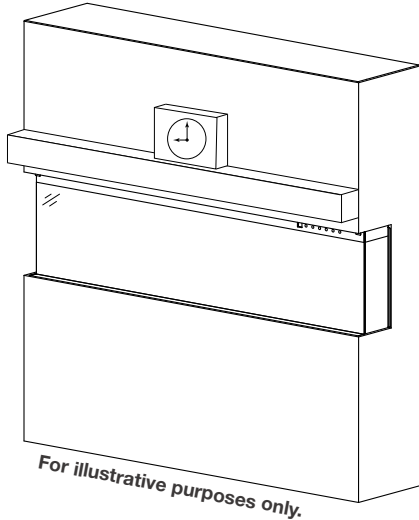

TRIVISTA™ 60" ELECTRIC APPLIANCE

Specifications

Model	BTU	Width	Height	Depth	Viewing Area
NEFB60H-3SV	5000/10000	60	21 1/2	9 1/2	58 5/8 X 15

Dimensions

Rough Framing

Minimum Mantel Clearances

W415-1974 / B / 03.04.21

Product information provided is not complete and is subject to change without notice. Please consult the installation manual for the most up to date installation information.

Installation Overview

Your appliance is capable of three unique installation configurations: **three-sided, two-sided, and single-sided.**

Three-Sided Viewing Installation

- Appliance is fully recessed into the wall with both sides open
- Front, left, **and** right side views

Two-Sided Viewing Installation

- Appliance is fully recessed into the wall with one side open
- Front view **and** left/right side view, depending on desired open/closed sides