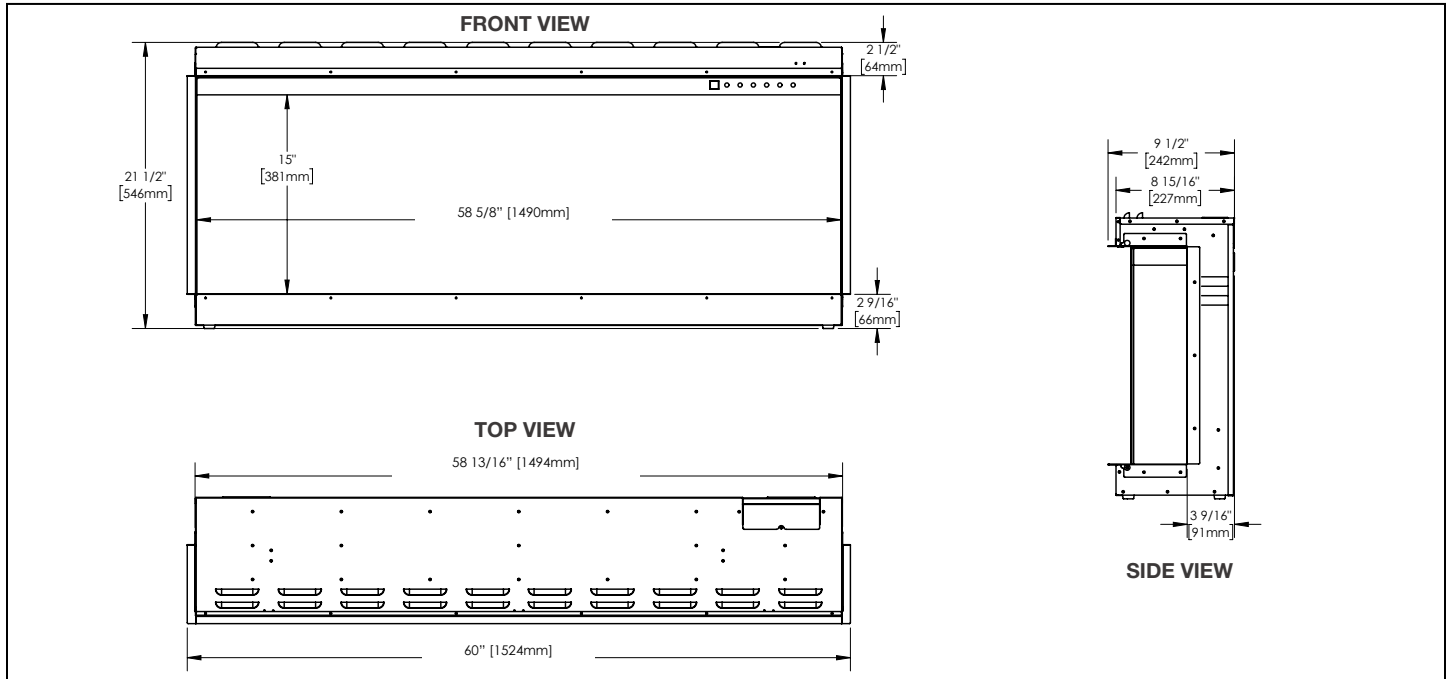

TRIVISTA™ 60" ELECTRIC APPLIANCE

Specifications

Model	BTU	Width	Height	Depth	Viewing Area
NEFB60H-3SV	5000/10000	60	21 1/2	9 1/2	58 5/8 X 15

Dimensions

Rough Framing

Minimum Mantel Clearances

W415-1974 / B / 03.04.21

Product information provided is not complete and is subject to change without notice. Please consult the installation manual for the most up to date installation information.

Installation Overview

Your appliance is capable of three unique installation configurations: **three-sided, two-sided, and single-sided.**

Three-Sided Viewing Installation

- Appliance is fully recessed into the wall with both sides open
- Front, left, **and** right side views

Two-Sided Viewing Installation

- Appliance is fully recessed into the wall with one side open
- Front view **and** left/right side view, depending on desired open/closed sides

Single-Sided Viewing Installation

- Appliance is fully recessed into the wall
- Front view **only**
- Left and right side views are covered

Spécifications

Modèle	BTU	Largeur	Hauteur	Profondeur	Dimensions de Vision
NEFB60H-3SV	5000/10000	60	21 1/2	9 1/2	58 5/8 X 15